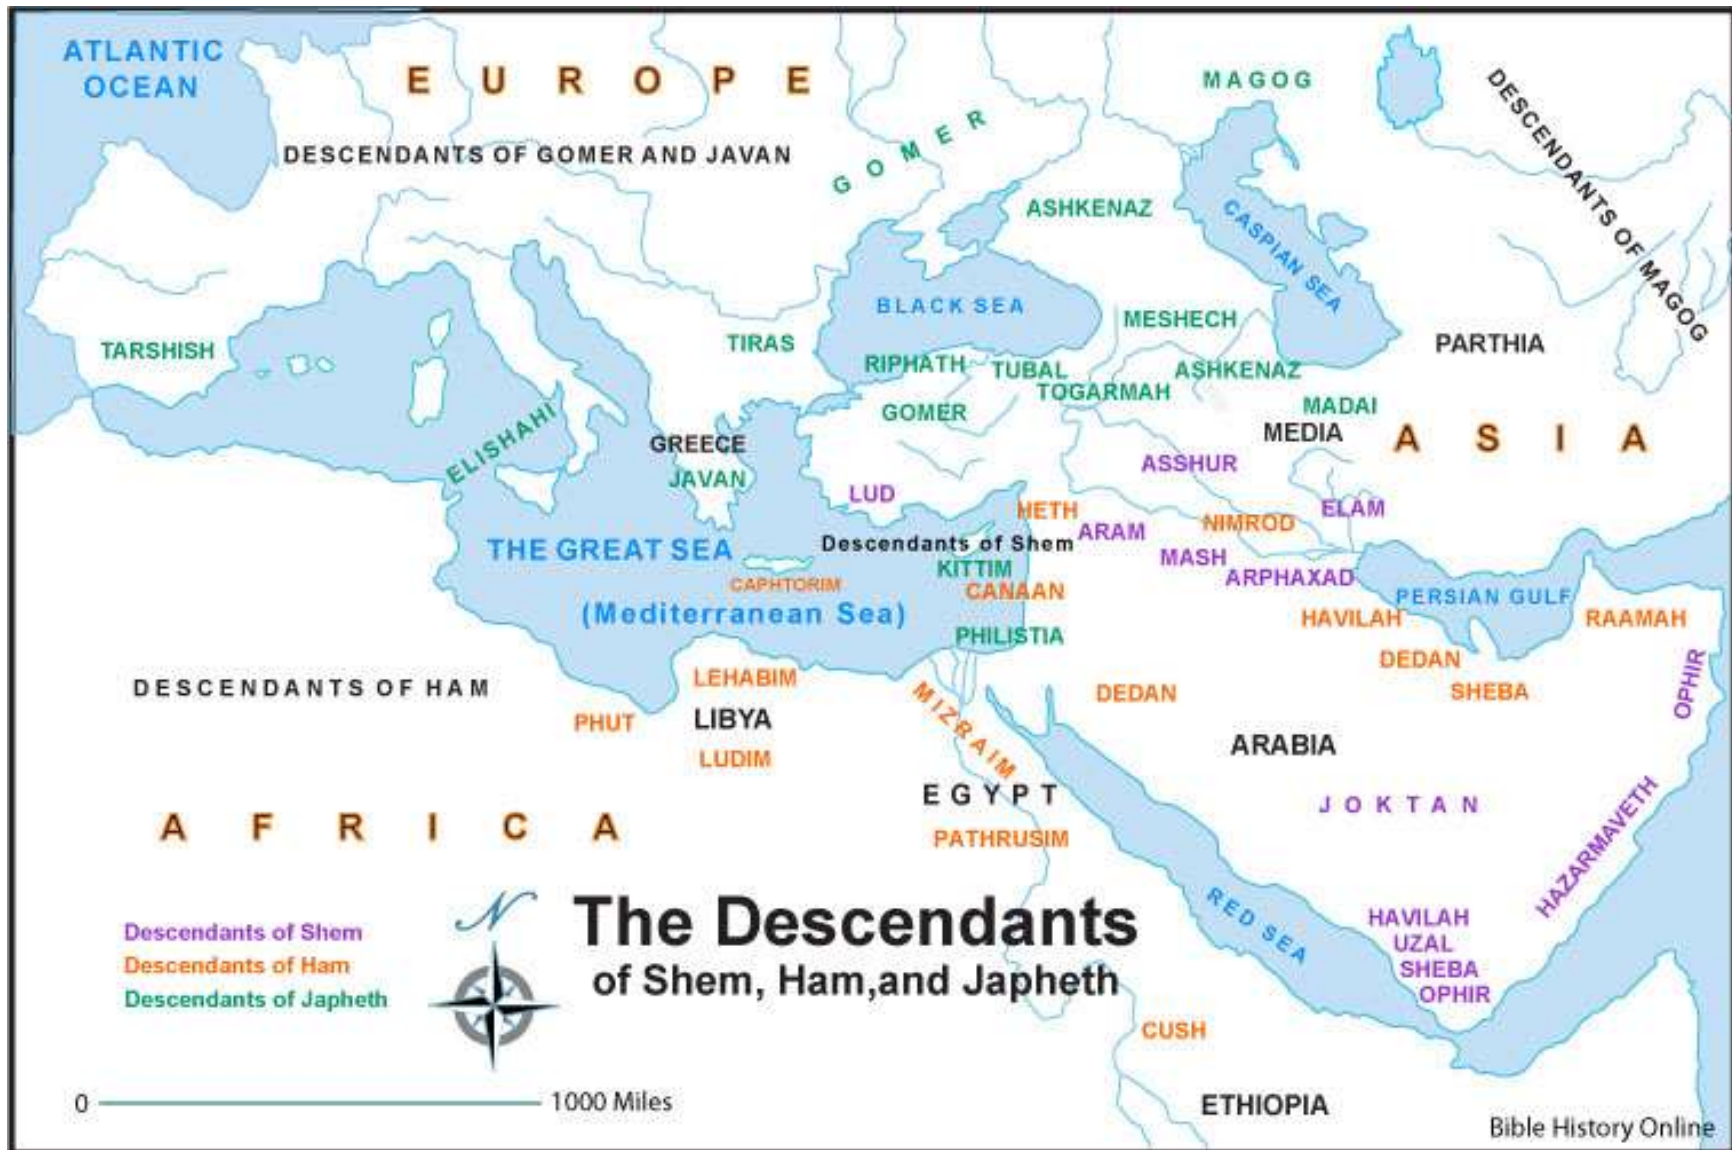

List of Nations Descended from Noah's 3 Sons

Shem (Semitic Race)	Ham (Turanian Race)	Japheth (Aryan Race)
Elam (Elamites)	Cush (Ethiopia)	Gomer (Celts)
Asshur (Assyrians)	Seba (meroe)	Ashkenaz (Nysia, Phrygia)
Arphaxad (Chaldeans)	Havilah (Arabia)	Riphath (Riphaean)
Shelah	Sabtah (Sabbatha)	Togarmah (Armenia)
Eber	Raamah (Persian Gulf)	Magog (Scythians)
Peleg	Sheba	Madai (Medes)
Joktan (Arabia)	Dedan	Javan (Greeks)
Almodad	Sabtecah	Elishah (Aeolians)
Sheleph	Nimrod	Tarshish (Tartessus)
Hazarmaveth	Mizraim (Egypt)	Kittim (Cyprus)
Jerah	Ludim (Nubia)	Dodanim (Trojans)
Hadoram	Anamites	Tubal
Uzal	Lehabim (Libya)	Meshech
Diklah	Naphtuhitim (Napetu)	Tiras (Thracians)
Obal	Pathrusim (Pathros)	
Abimael	Casluhites (Philistia)	
Sheba	Philistines	
Ophir	Caphtorites (Crete)	
Havilah	Phut (Libya)	
Jobab	Canaan (Canaanites)	
Lud (Lydians)	Sidonites	
Aram (Syrians)	Hittites	
Uz	Jebusites	
Hul	Amorites	
Gether	Girgashites	
Meshach	Hivites	
	Arkites	
	Sinites	
	Arvadites	
	Zemarites	
	Hamathites	

ATLANTIC OCEAN

EUROPE

DESCENDANTS OF GOMER AND JAVAN

TARSHISH

ELISHAHI

GREECE
JAVAN

THE GREAT SEA
(Mediterranean Sea)

DESCENDANTS OF HAM

CASPIAN SEA

TIRAS

RIPHATH

TUBAL

MESHECH

PARTHIA

GOMER

TOGARMAH

PHUT

LEHABIM

LIBYA

LUDIM

MIZRAIM

EGYPT

PATHRUSIM

DEDAN